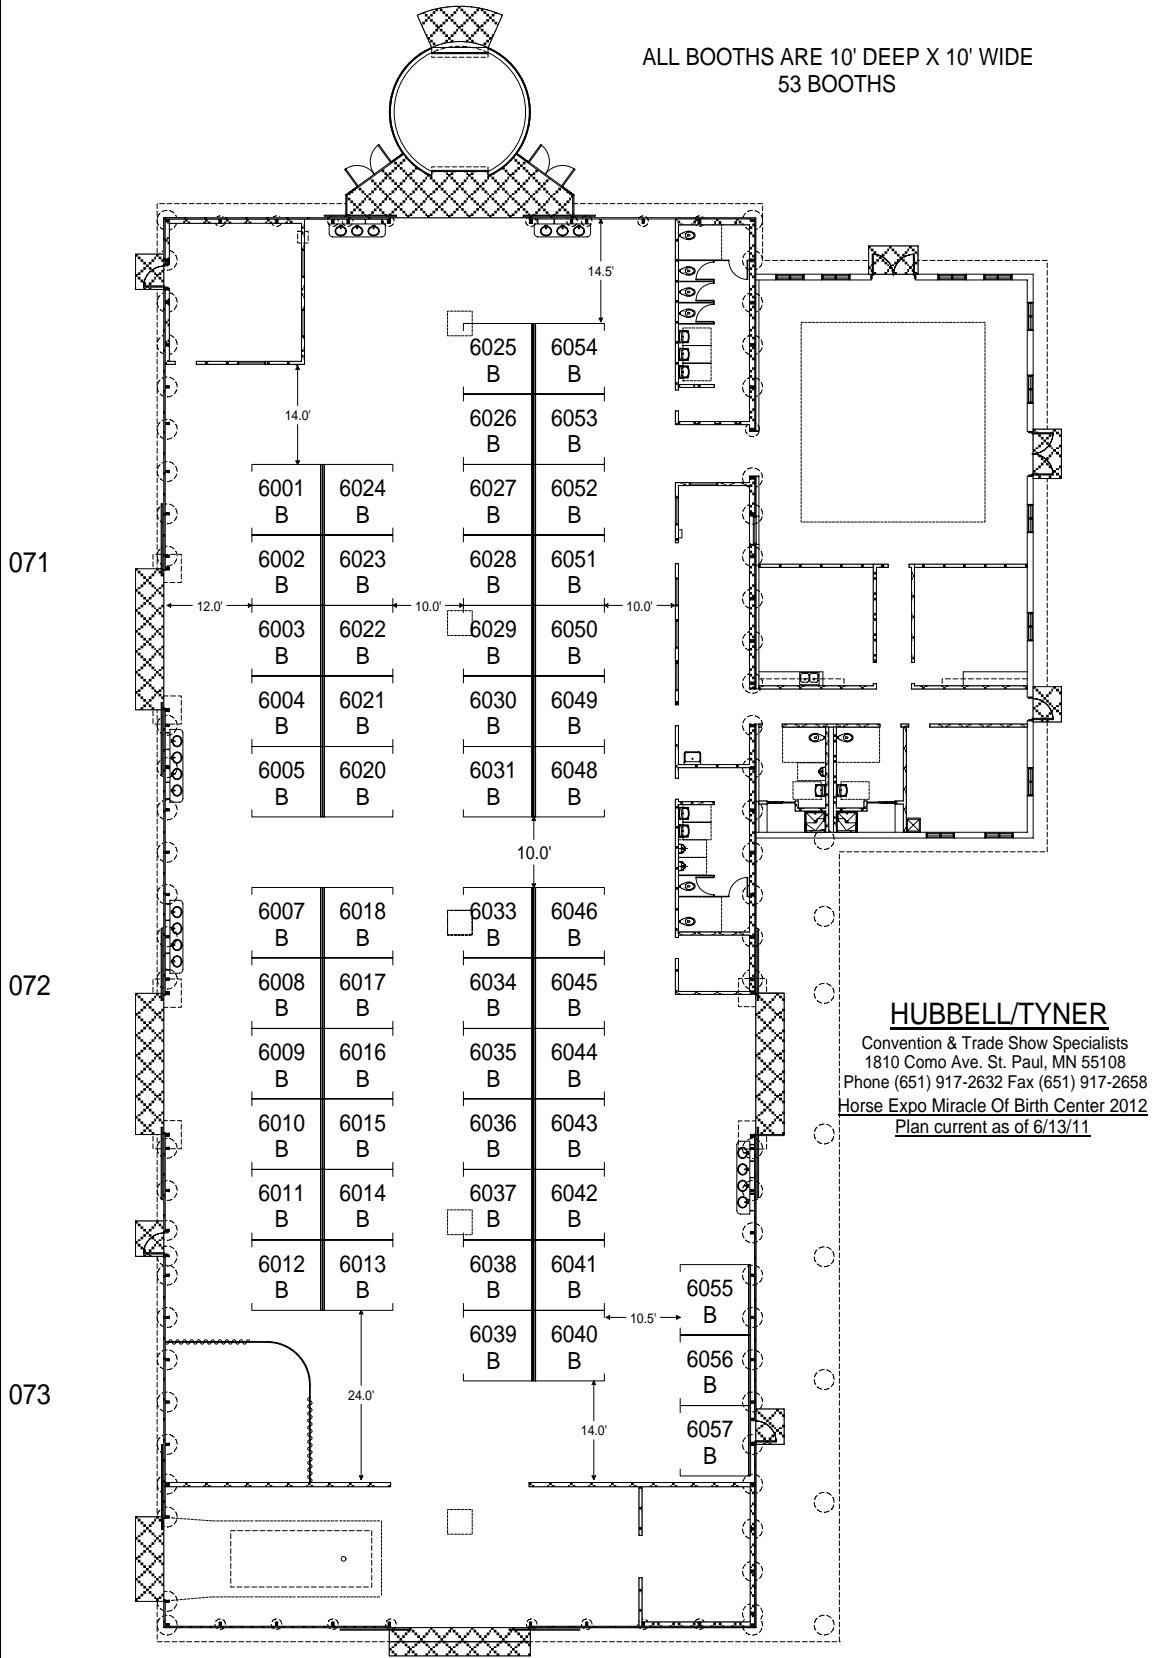

ALL BOOTHS ARE 10' DEEP X 10' WIDE  
53 BOOTHS