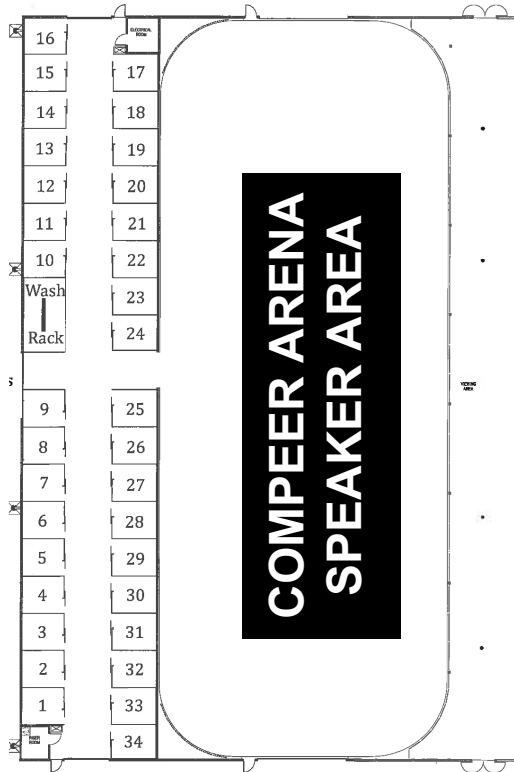

HORSE BARN

Arena Size 80' x 200'

COMPEER ARENA SPEAKER AREA

VET

WASH RACK 213 212 211 210 209 208 207 204 205 204 203 202 201

SHOWERS MENS WOMENS

RESTROOMS & SHOWERS

O38 O39 O40 O41 O42

ENTRANCE

OFFICE STORAGE 1 2 3 4 5 6 7 8 9 10 11 12 WASH RACK

FOOD BOOTHS

O44 O45 O46 O47

O50
O50

O48

FOOD BOOTHS