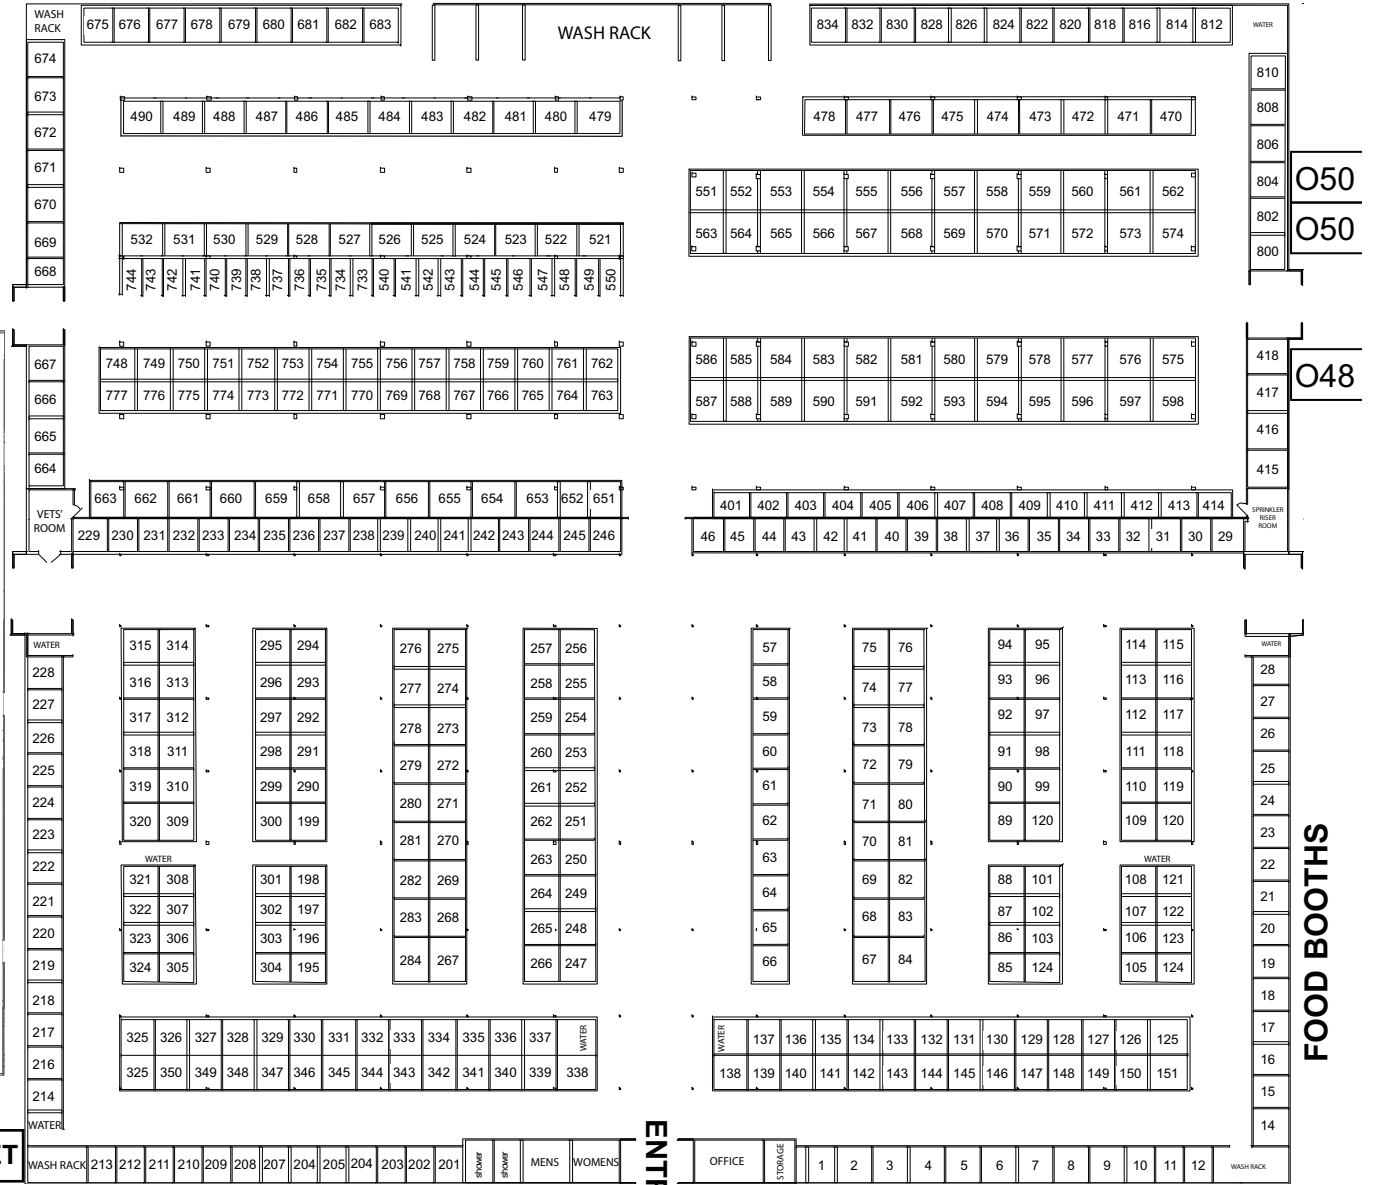

HORSE BARN

Arena Size 80' x 200'

COMPEER ARENA SPEAKER AREA

VET

WASH RACK 213 212 211 210 209 208 207 204 205 204 203 202 201

SHOWERS MENS WOMENS

RESTROOMS & SHOWERS

O38 O39 O40 O41 O42

ENTRANCE

OFFICE STORAGE 1 2 3 4 5 6 7 8 9 10 11 12 WASH RACK

FOOD BOOTHS

O44 O45 O46 O47

O50
O50

O48

FOOD BOOTHS